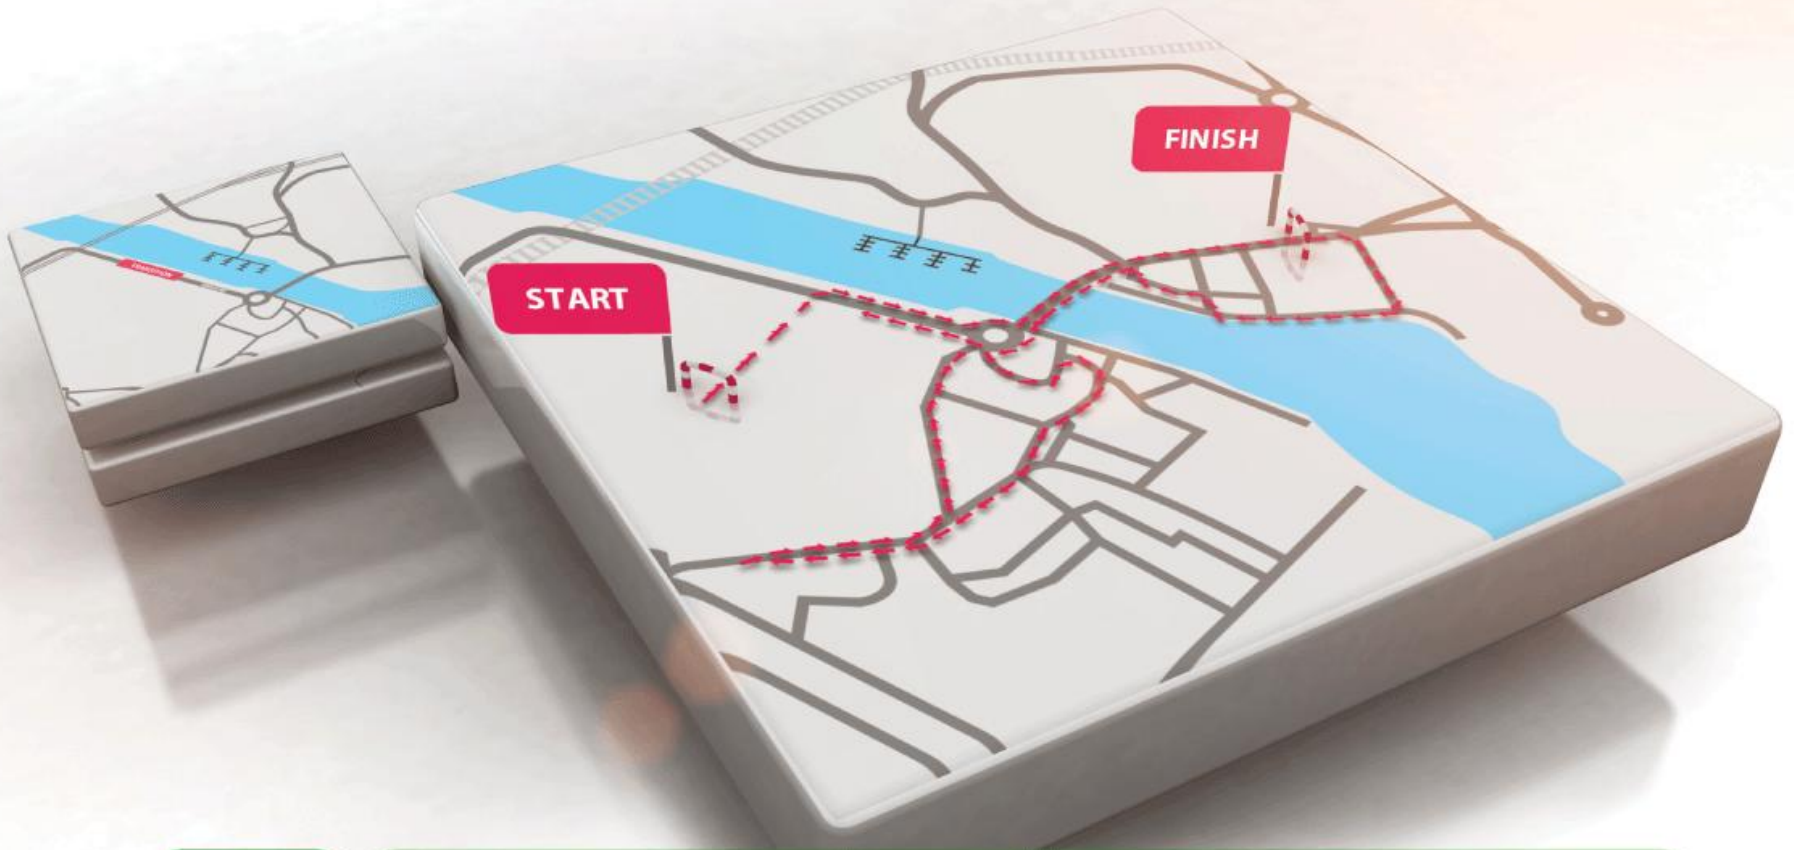

The Swim

Age Group Swim Sprint Distance Course

The Swim

| Age Group Swim Standard Distance

The Swim

Age Group Swim Sprint Distance course (Alternate route)

The Swim

Age Group Swim Standard Distance (Alternate route)

The Cycle | Age Group Bike Course

The Run

Age Group Run Course, Standard distance 4 1/2 laps
Age Group Run Course, Sprint distance 2 1/2 laps