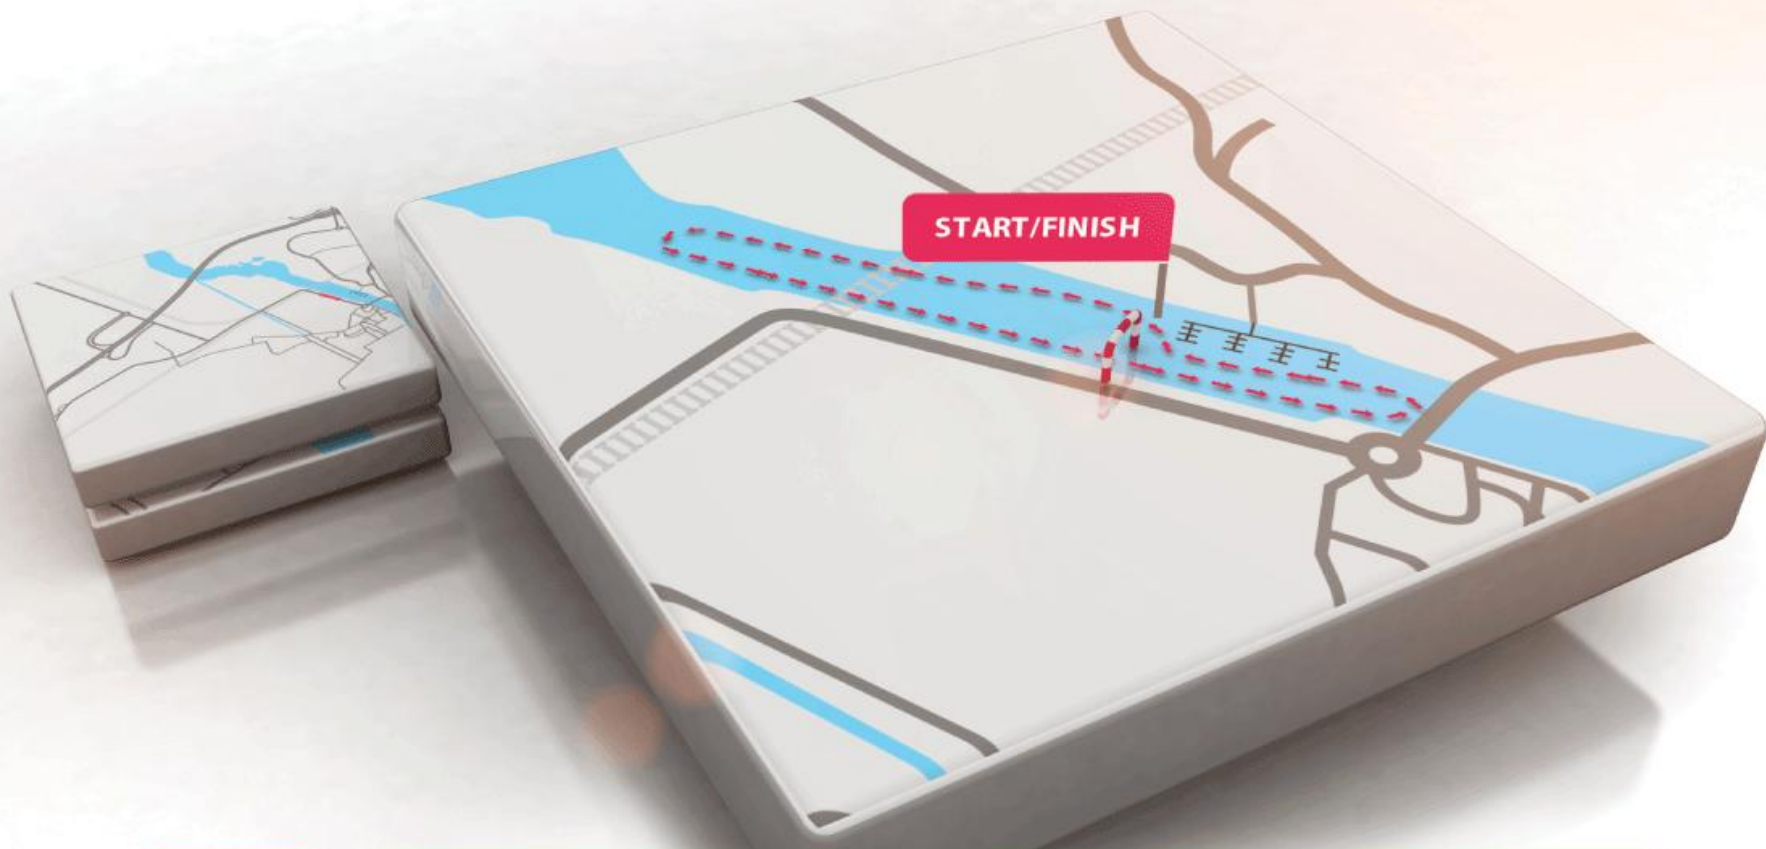

The Swim

Age Group Swim Sprint Distance Course

The Swim

| Age Group Swim Standard Distance

The Swim

Age Group Swim Sprint Distance course (Alternate route)

The Swim

Age Group Swim Standard Distance (Alternate route)

The Cycle | Age Group Bike Course

The Run

Age Group Run Course, Standard distance 4 1/2 laps
Age Group Run Course, Sprint distance 2 1/2 laps