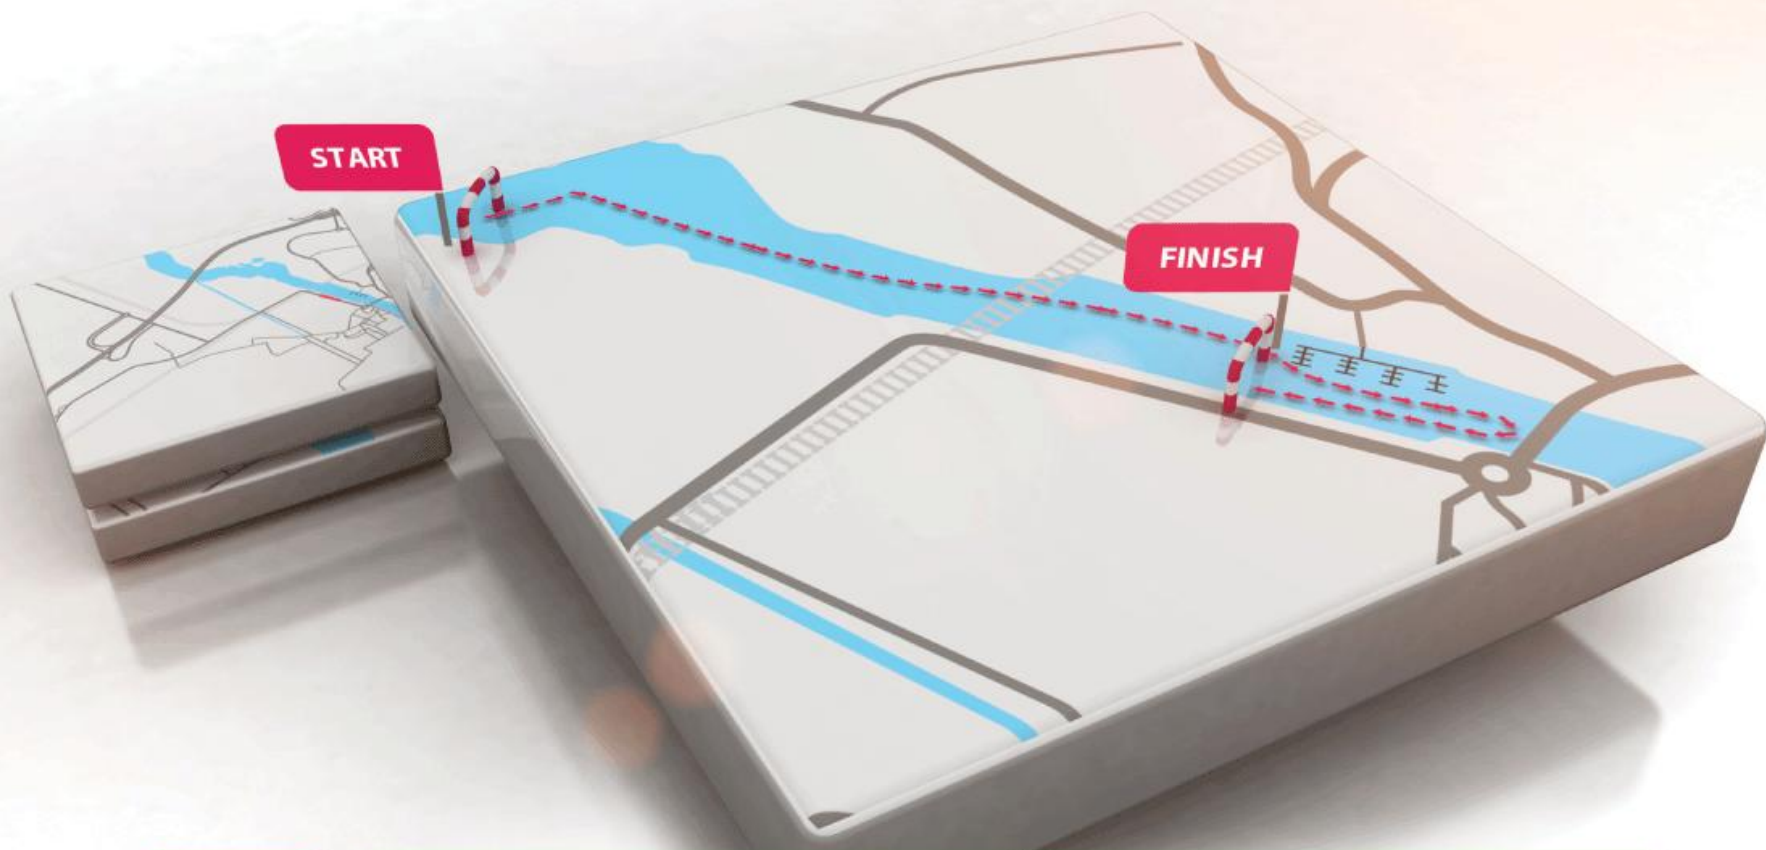

The Swim

Age Group Swim Sprint Distance Course

The Swim

| Age Group Swim Standard Distance

The Swim

Age Group Swim Sprint Distance course (Alternate route)

The Swim

Age Group Swim Standard Distance (Alternate route)

The Cycle | Age Group Bike Course

The Run

Age Group Run Course, Standard distance 4 1/2 laps
Age Group Run Course, Sprint distance 2 1/2 laps