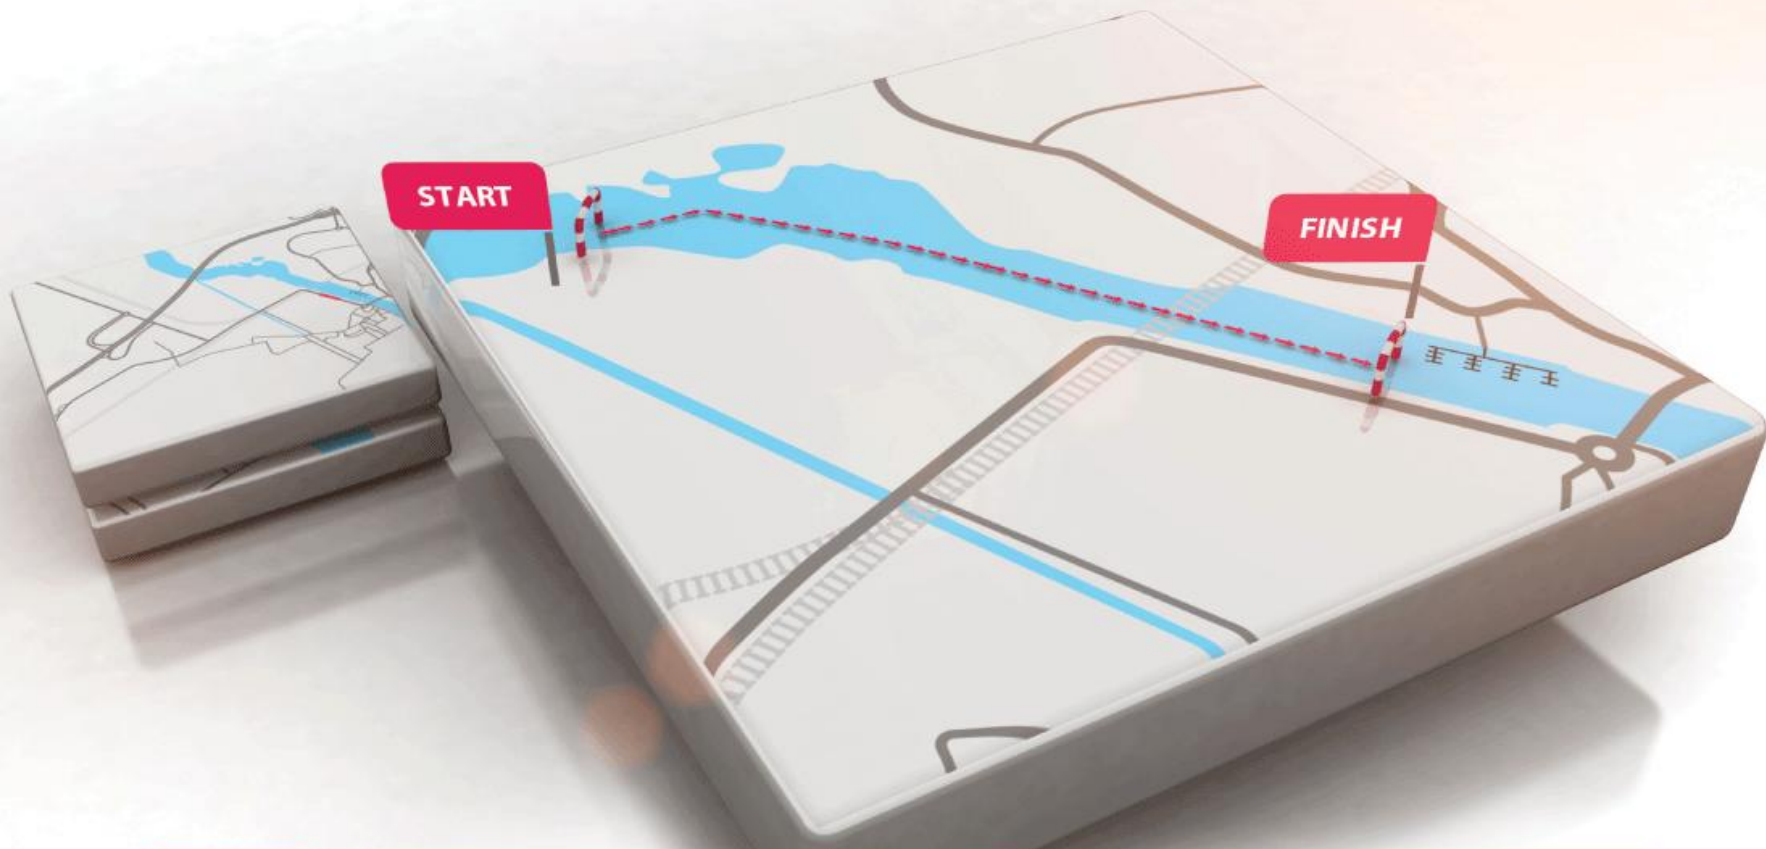

The Swim

Age Group Swim Sprint Distance Course

The Swim

| Age Group Swim Standard Distance

The Swim

Age Group Swim Sprint Distance course (Alternate route)

The Swim

Age Group Swim Standard Distance (Alternate route)

The Cycle | Age Group Bike Course

The Run

Age Group Run Course, Standard distance 4 1/2 laps
Age Group Run Course, Sprint distance 2 1/2 laps